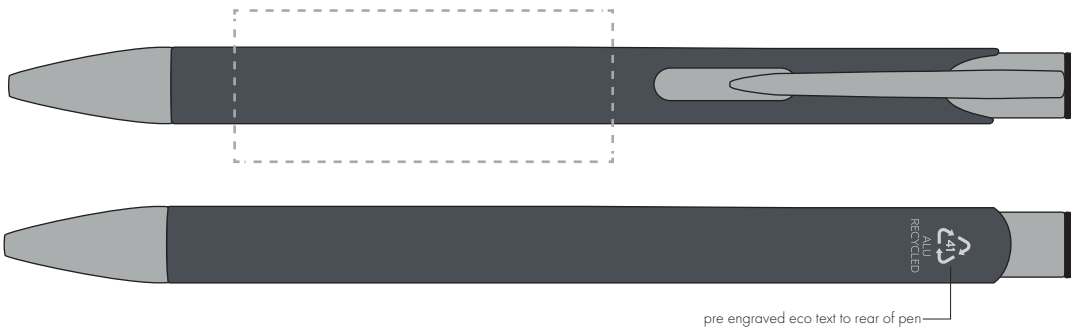

Your Ref:
Our Ref:

Quantity:
Version: 1

Product Code: TPC982001
Product Colour: DARK GREY

PRINTING CONCERNS:

We stock this item in the following colours

**PANTONE REFERENCE(S)**

● Engrave

ARTWORK SCALE 100%

ARTWORK SCALE 100%
Rotary Engrave Area:
50mm x 20mm

pre engraved eco text to rear of pen

Product Image for visualisation
- colours may vary

The dashed line is to demonstrate print area and will not appear on your printed item